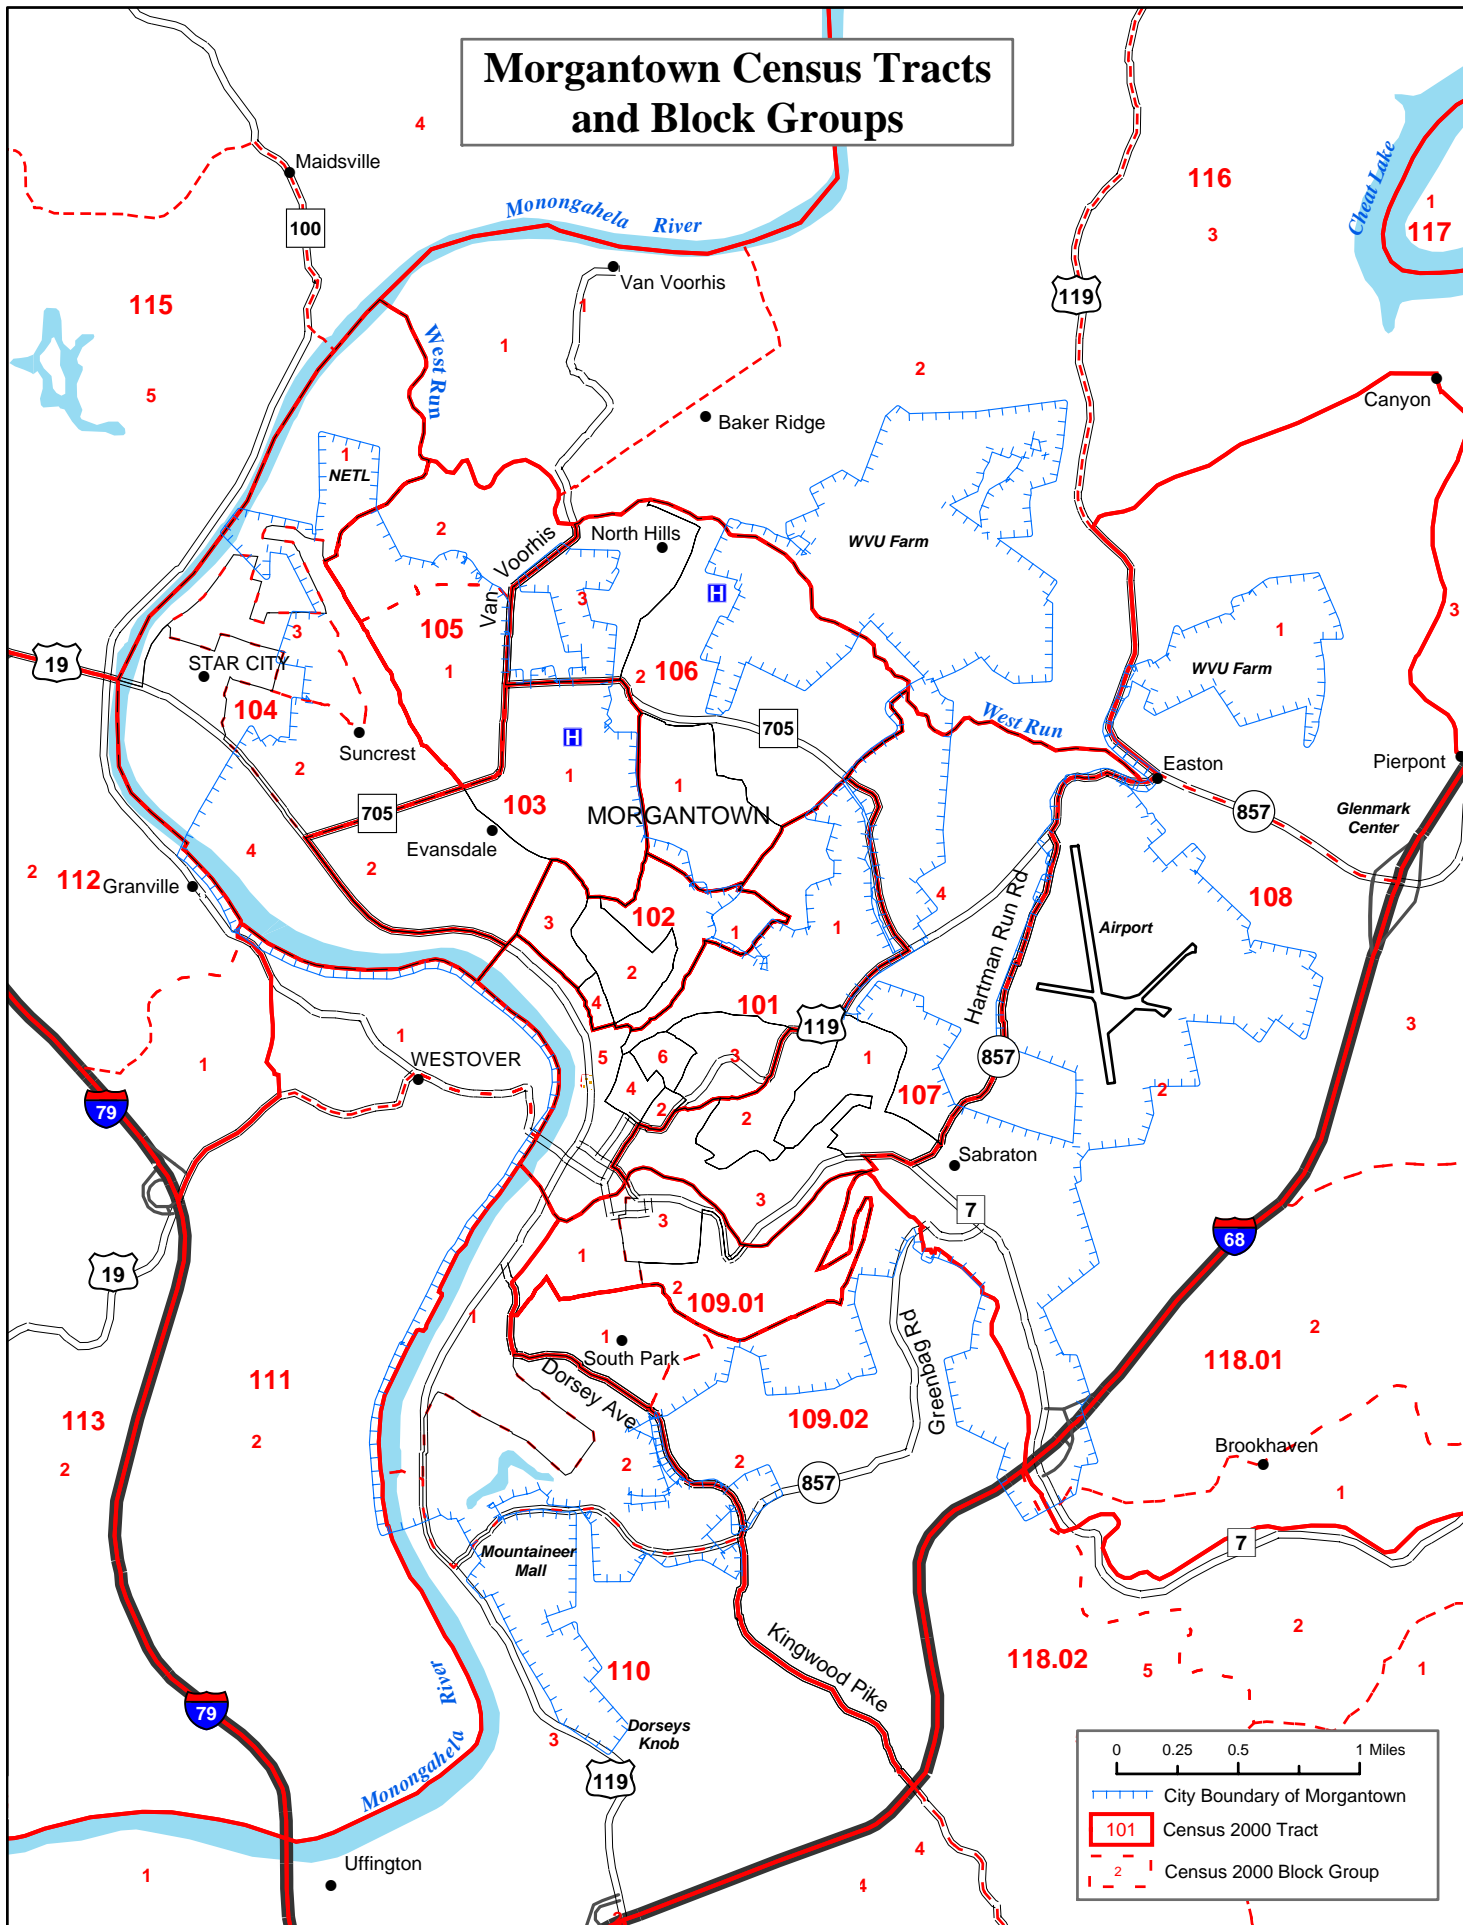

Morgantown Census Tracts and Block Groups

0 0.25 0.5 1 Miles

- City Boundary of Morgantown
- 101 Census 2000 Tract
- 1 2 Census 2000 Block Group